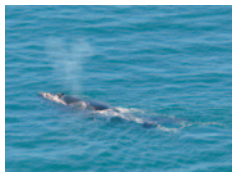

1. Calm Waters

2. In Training

3. Just Cruising

4. Up, Up & Away

6. There She Blows!

7. Whale of a Tale

8. Wilderness

CARD #	TITLE	QTY	UNIT PRICE	SUB-TOTAL
1	Calm Waters		\$3.95	\$
2	In Training		\$3.95	\$
3	Just Cruising		\$3.95	\$
4	Up, Up & Away		\$3.95	\$
6	There She Blows!		\$3.95	\$
7	Whale of a Tale		\$3.95	\$
8	Wilderness		\$3.95	\$